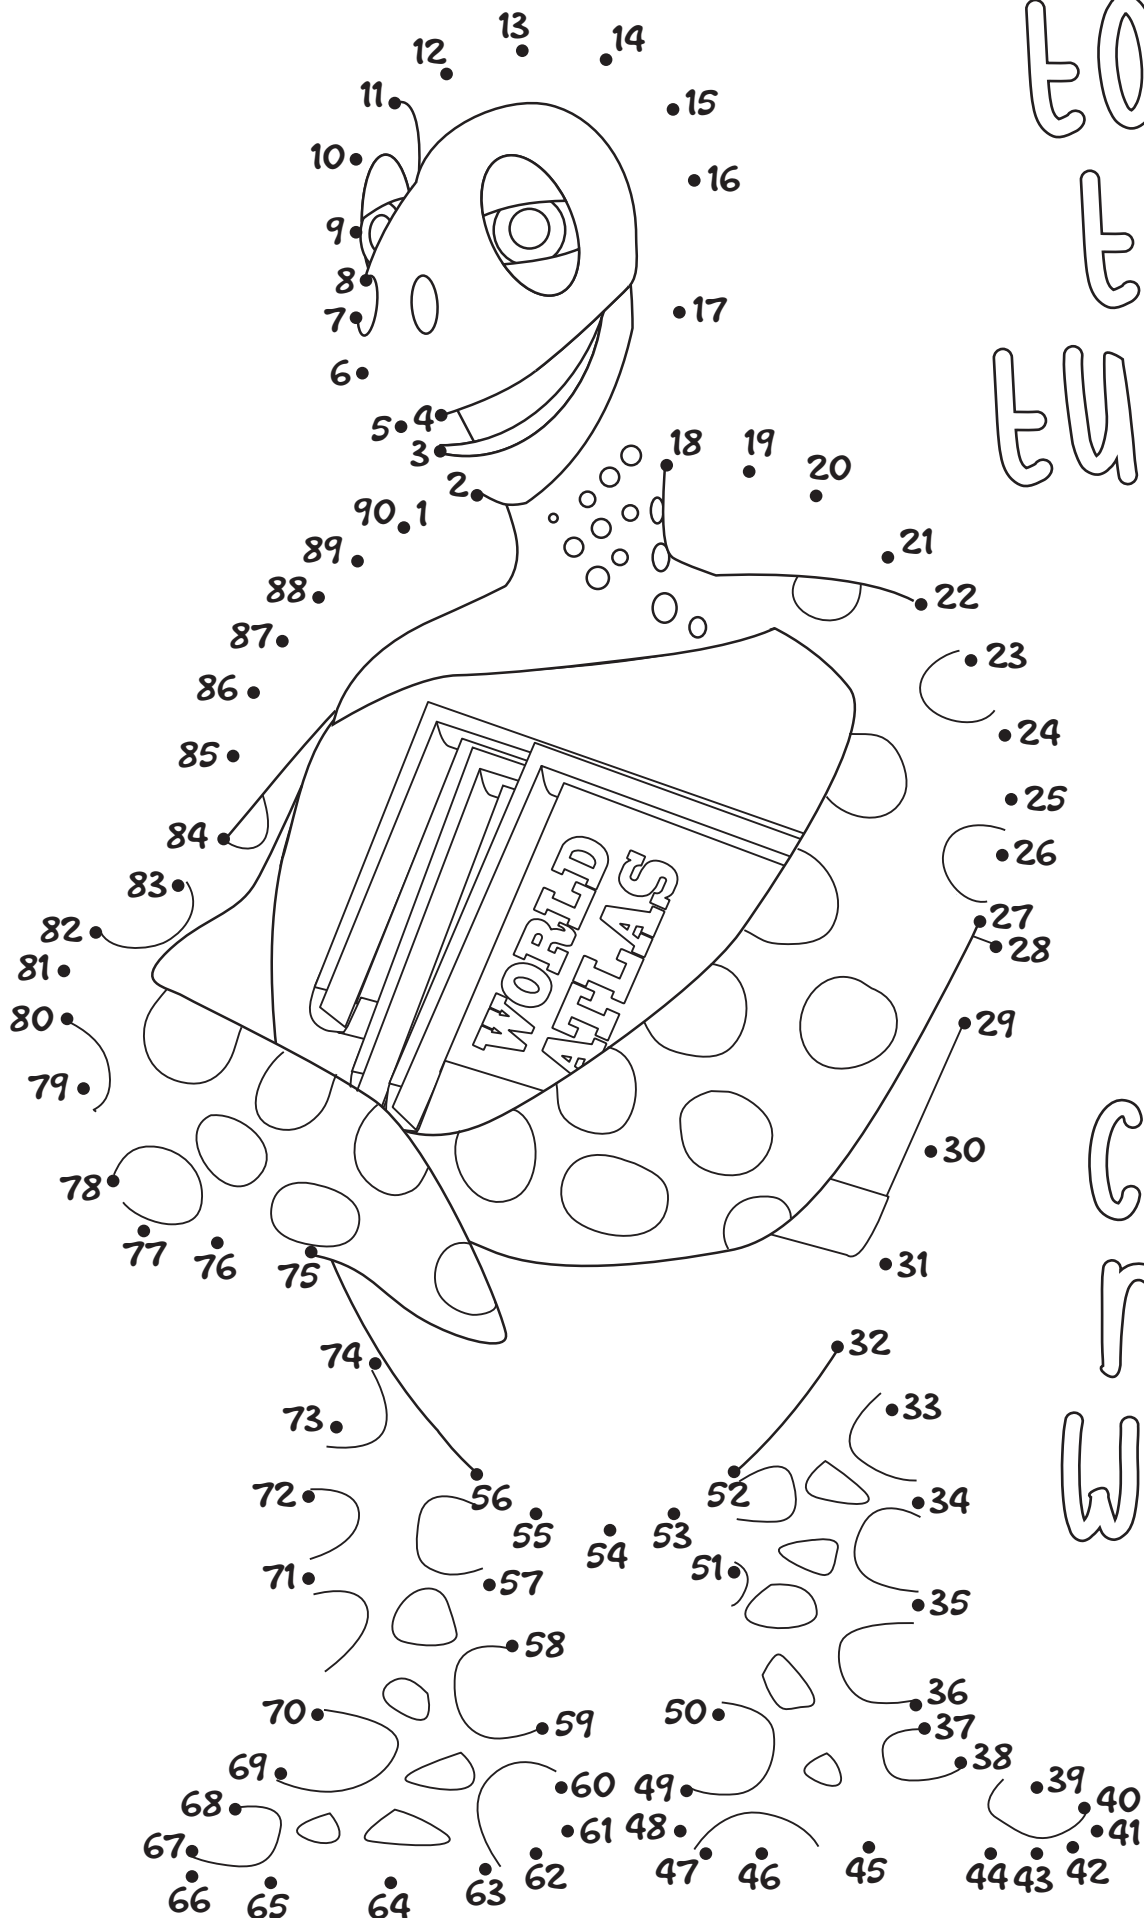

tood
the
turtle

coral
reef
world